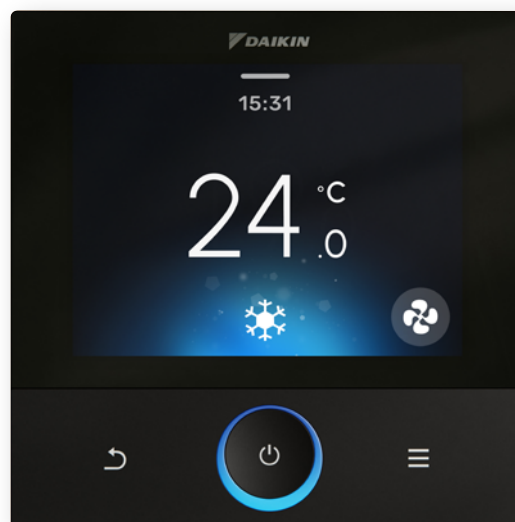

Madoka Plus

 GOOD DESIGN
AWARD 2025

Available
from summer
2026

New, intuitive wired
remote controller for
Sky air, VRV & ventilation

Experience the **perfect blend**
of **design** and **performance**

- 3.2" colour touch screen
- Sleek design with high-end glass finish
- Operation modes visible via Daikin Eye
- Easy-to-set-up energy-saving function
- Intuitive and easy to navigate
- Installer setting via Madoka Plus
- Fresh new look of the Madoka Assistand App

BRC1KPD51W (White)

BRC1KPD51K (Black)

Item	Specification
Material name	BRC1KPD51W, BRC1KPD51K BRC1KPD81W (1)
Dimensions height x width x depth	mm 86 x 86 x 20
Weight of Madoka Plus	kg 0.14
Maximum number of connectable indoor	16 indoor
LCD type	LCD display with capacitive touch
LCD dimensions	320 x 240 pixels
Communication	P1-P2 connection
Temperature setting	0.5°C Resolution
Temperature setting setpoint range(BRC1KPD51 (1))	Cooling 16°C heating 32°C
Temperature setting setpoint range(BRC1KPD81 (1))	Cooling 20°C heating 28°C
Ambient temperature operation	Minimum -10°C~Maximum 50°C
Ambient temperature storage	Minimum -20°C~Maximum 70°C
Ambient humidity	95%
Bluetooth wireless technology	Bluetooth low energy 5.4 or higher
App for advanced settings	Madoka assistant
Language in Madoka Plus	1) English 2) German 3) French 4) Dutch 5) Spanish 6) Italian 7) Greek, 8) Portuguese 9) Turkish 10) Czech 11) Croatian 12) Hungarian 13) Polish 14) Romanian 15) Slovenian 16) Bulgarian 17) Slovak 18) Serbia 19) Albanian 20) Russian